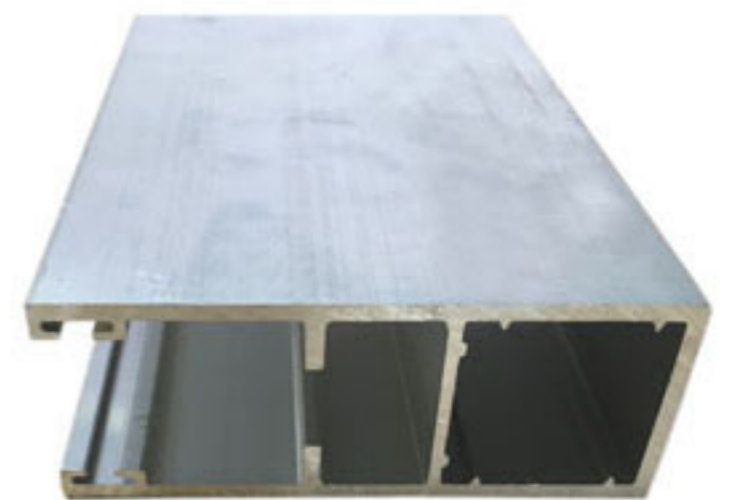

# Windproof aluminum roller shutter window

Manual & Motorized

Name: 55mm aluminum slat

(windproof)

Material: Aluminum

Aluminum thickness: 3mm

Guide rail : 70mm\*30mm

Thickness: 2.5mm