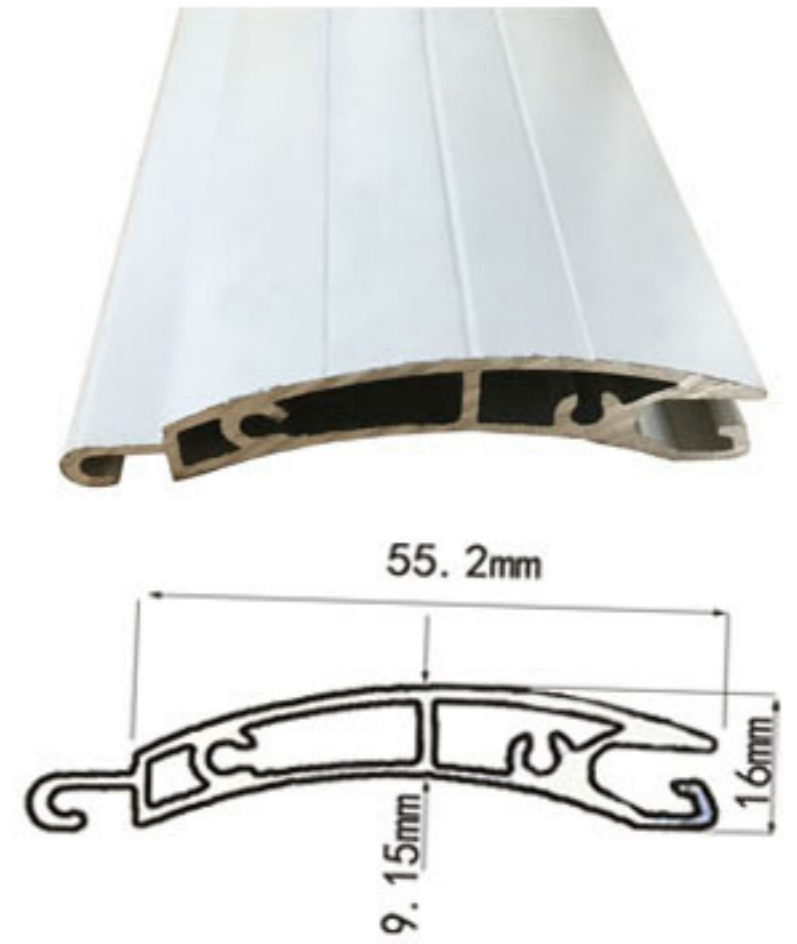

# Windproof aluminum roller shutter window

Manual & Motorized

Name: 55mm aluminum slat

(windproof)

Material: Aluminum

Aluminum thickness: 3mm

Guide rail : 70mm\*30mm

Thickness: 2.5mm